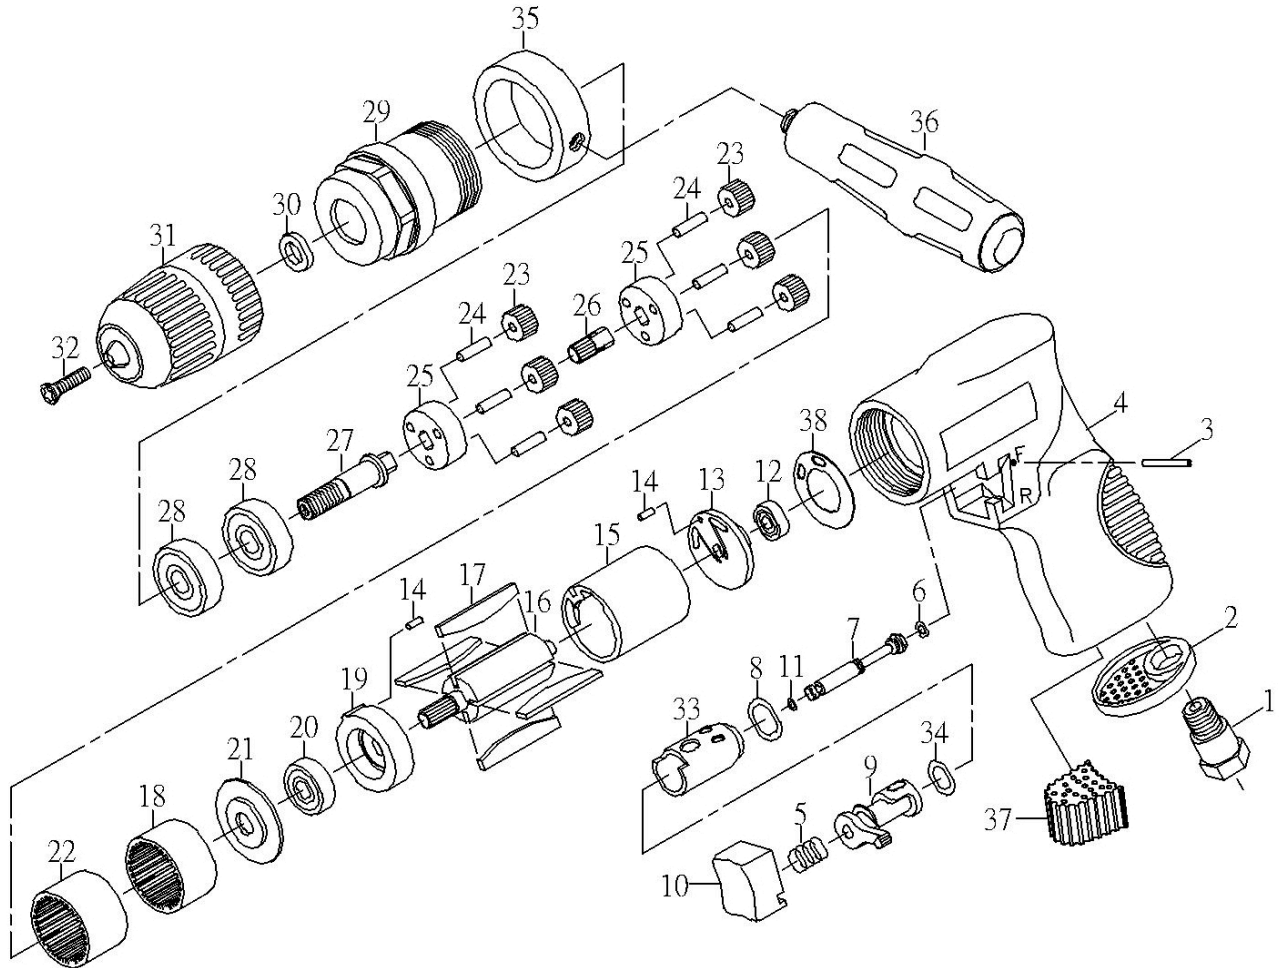

**Model No: THZ676**  
**1/2" Air Reversible Drill**

***aurora tools***

| Part No. | Order No. | Description      | Qty |
|----------|-----------|------------------|-----|
| 01       | TJZ583    | AIR INLET        | 1   |
| 02       | TJZ618    | EXHAUST SLEEVE   | 1   |
| 03       | TJZ619    | PIN              | 1   |
| 04       | TJZ620    | HOUSING          | 1   |
| 05       | TJZ621    | SPRING           | 1   |
| 06       | TJZ622    | O-RING           | 1   |
| 07       | TJZ623    | VALVE STEM       | 1   |
| 08       | TJZ624    | O-RING           | 1   |
| 09       | TJZ625    | REVERSE LEVER    | 1   |
| 10       | TJZ626    | TRIGGER          | 1   |
| 11       | TJZ627    | O-RING (3.5*1.4) | 1   |
| 12       | TJZ628    | BEARING (696ZZ)  | 1   |
| 13       | TJZ629    | REAR PLATE       | 1   |
| 14       | TJZ630    | PIN              | 2   |
| 15       | TJZ631    | CYLINDER         | 1   |
| 16       | TJZ632    | ROTOR            | 1   |
| 17       | TJZ633    | ROTOR BLADE      | 4   |
| 18       | TJZ634    | GEAR LINK        | 1   |
| 19       | TJZ635    | FRONT PLATE      | 1   |
| 20       | TJZ602    | BEARING (608ZZ)  | 1   |